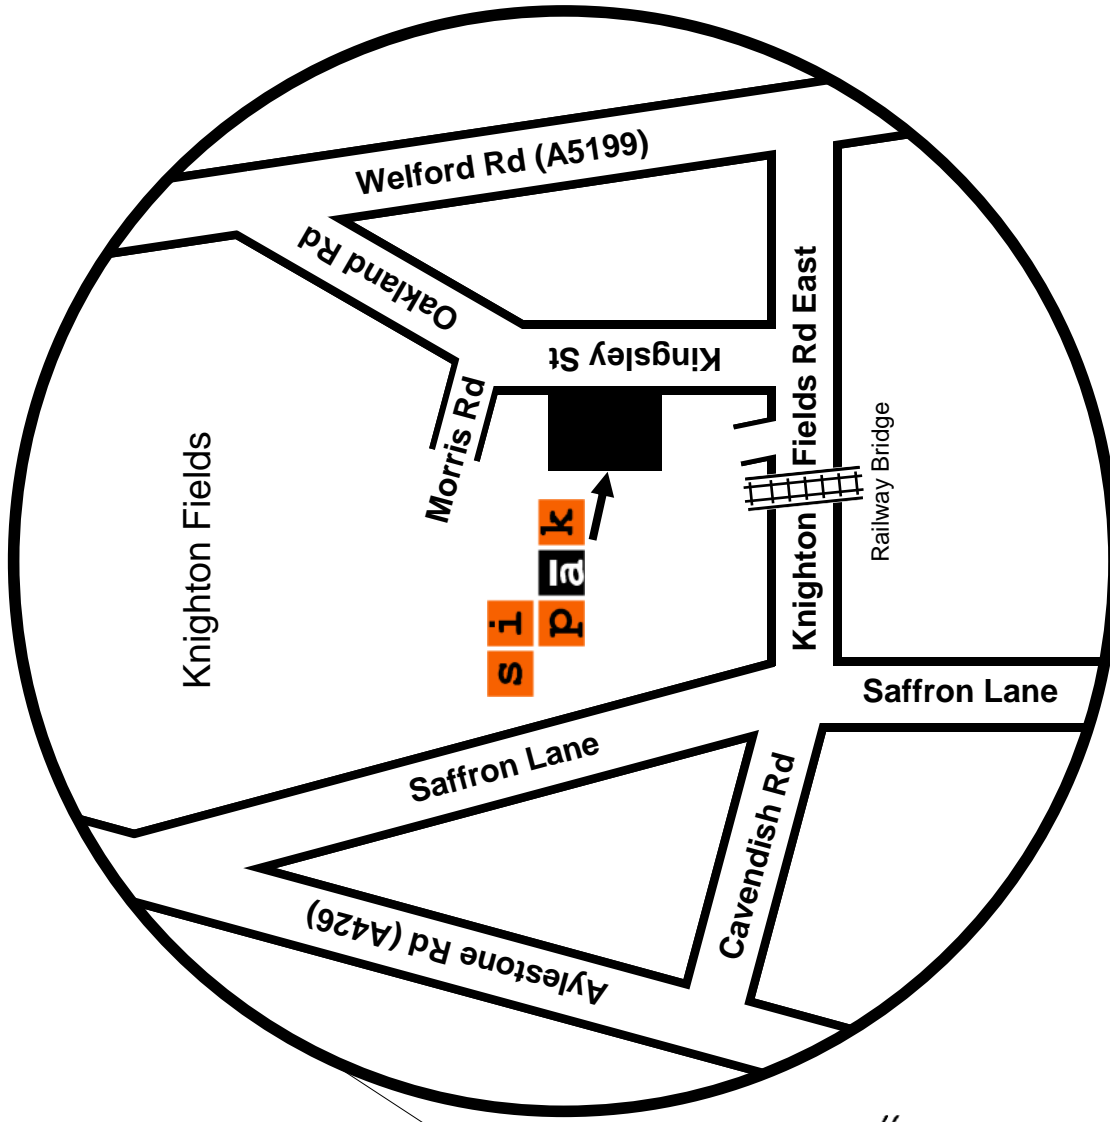

**SIDDONS PACKAGING,
RICHARD HENRY BUILDING,
26 KINGSLEY STREET,
LEICESTER.
LE2 6DL**

**TEL 0116 244 8555
FAX 0116 244 8575**

**Please note: Older maps may show
the "Welford Road" as A50**